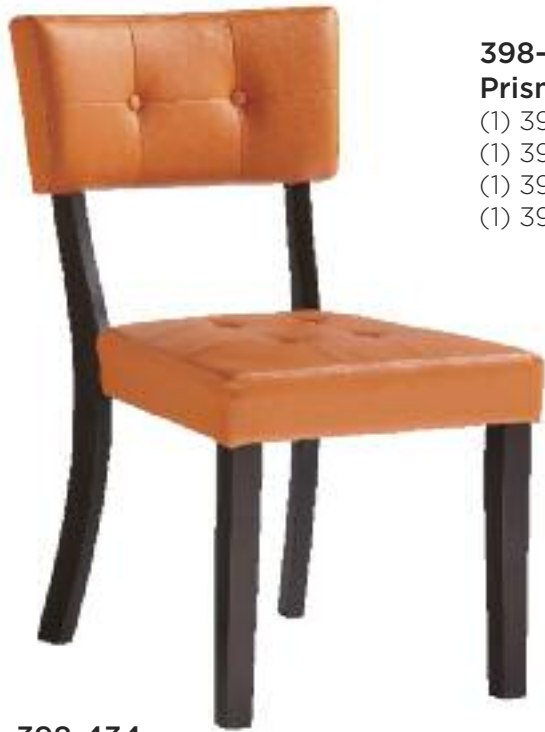

398-413

Prism Round Dining Table

Finish: Wenge

Size: 47" x 47" x 30"

Some assembly required

398-496
Prism 4-Pack Side Chairs
(1) 398-434 Side Chair
(1) 398-438 Side Chair
(1) 398-494 Side Chair
(1) 398-495 Side Chair